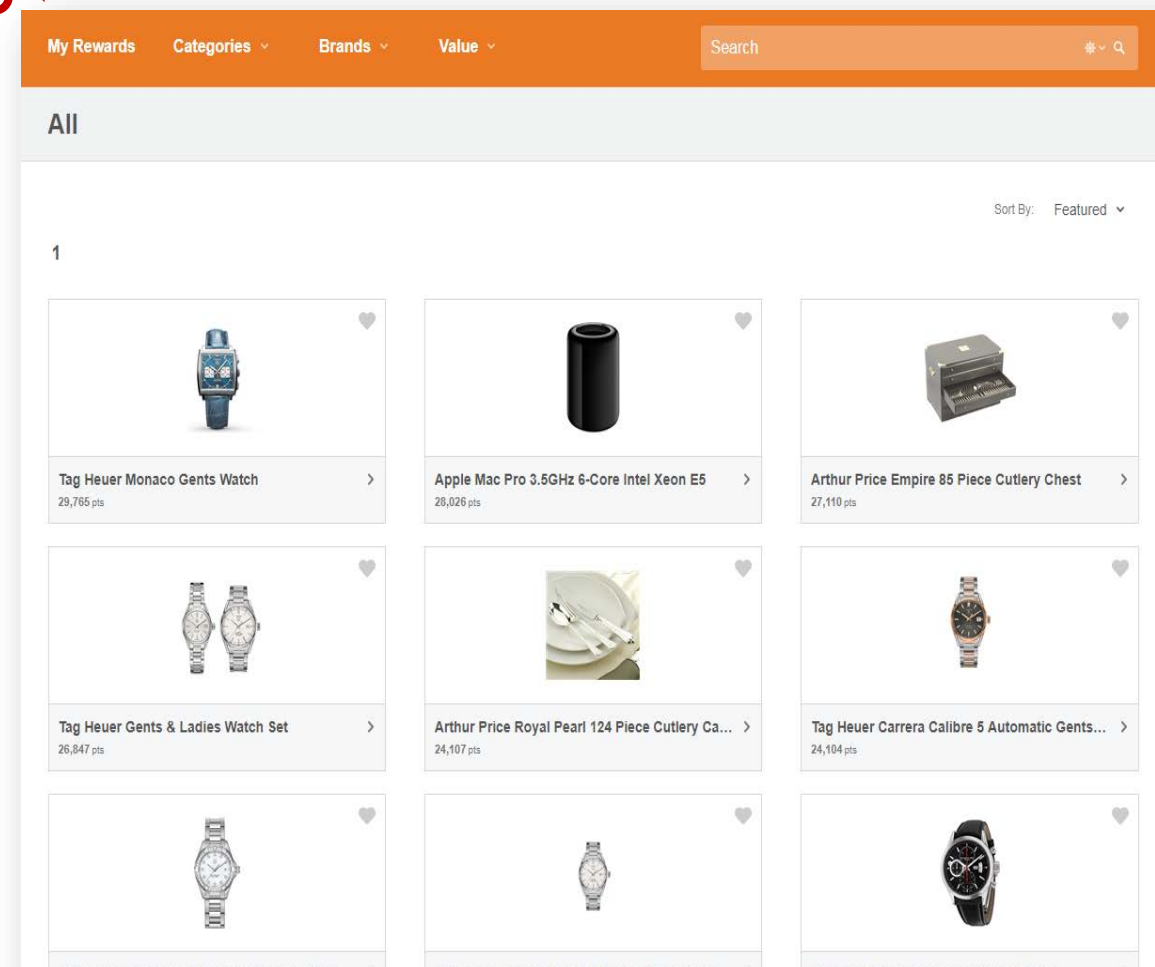

Click on Menu to redeem your Points at the "Reward Zone"

Redeem your points for Visa Cards, PayPal funds, Electronics, Appliances, Sports Equipment, Travel, Gift Cards, and much more.